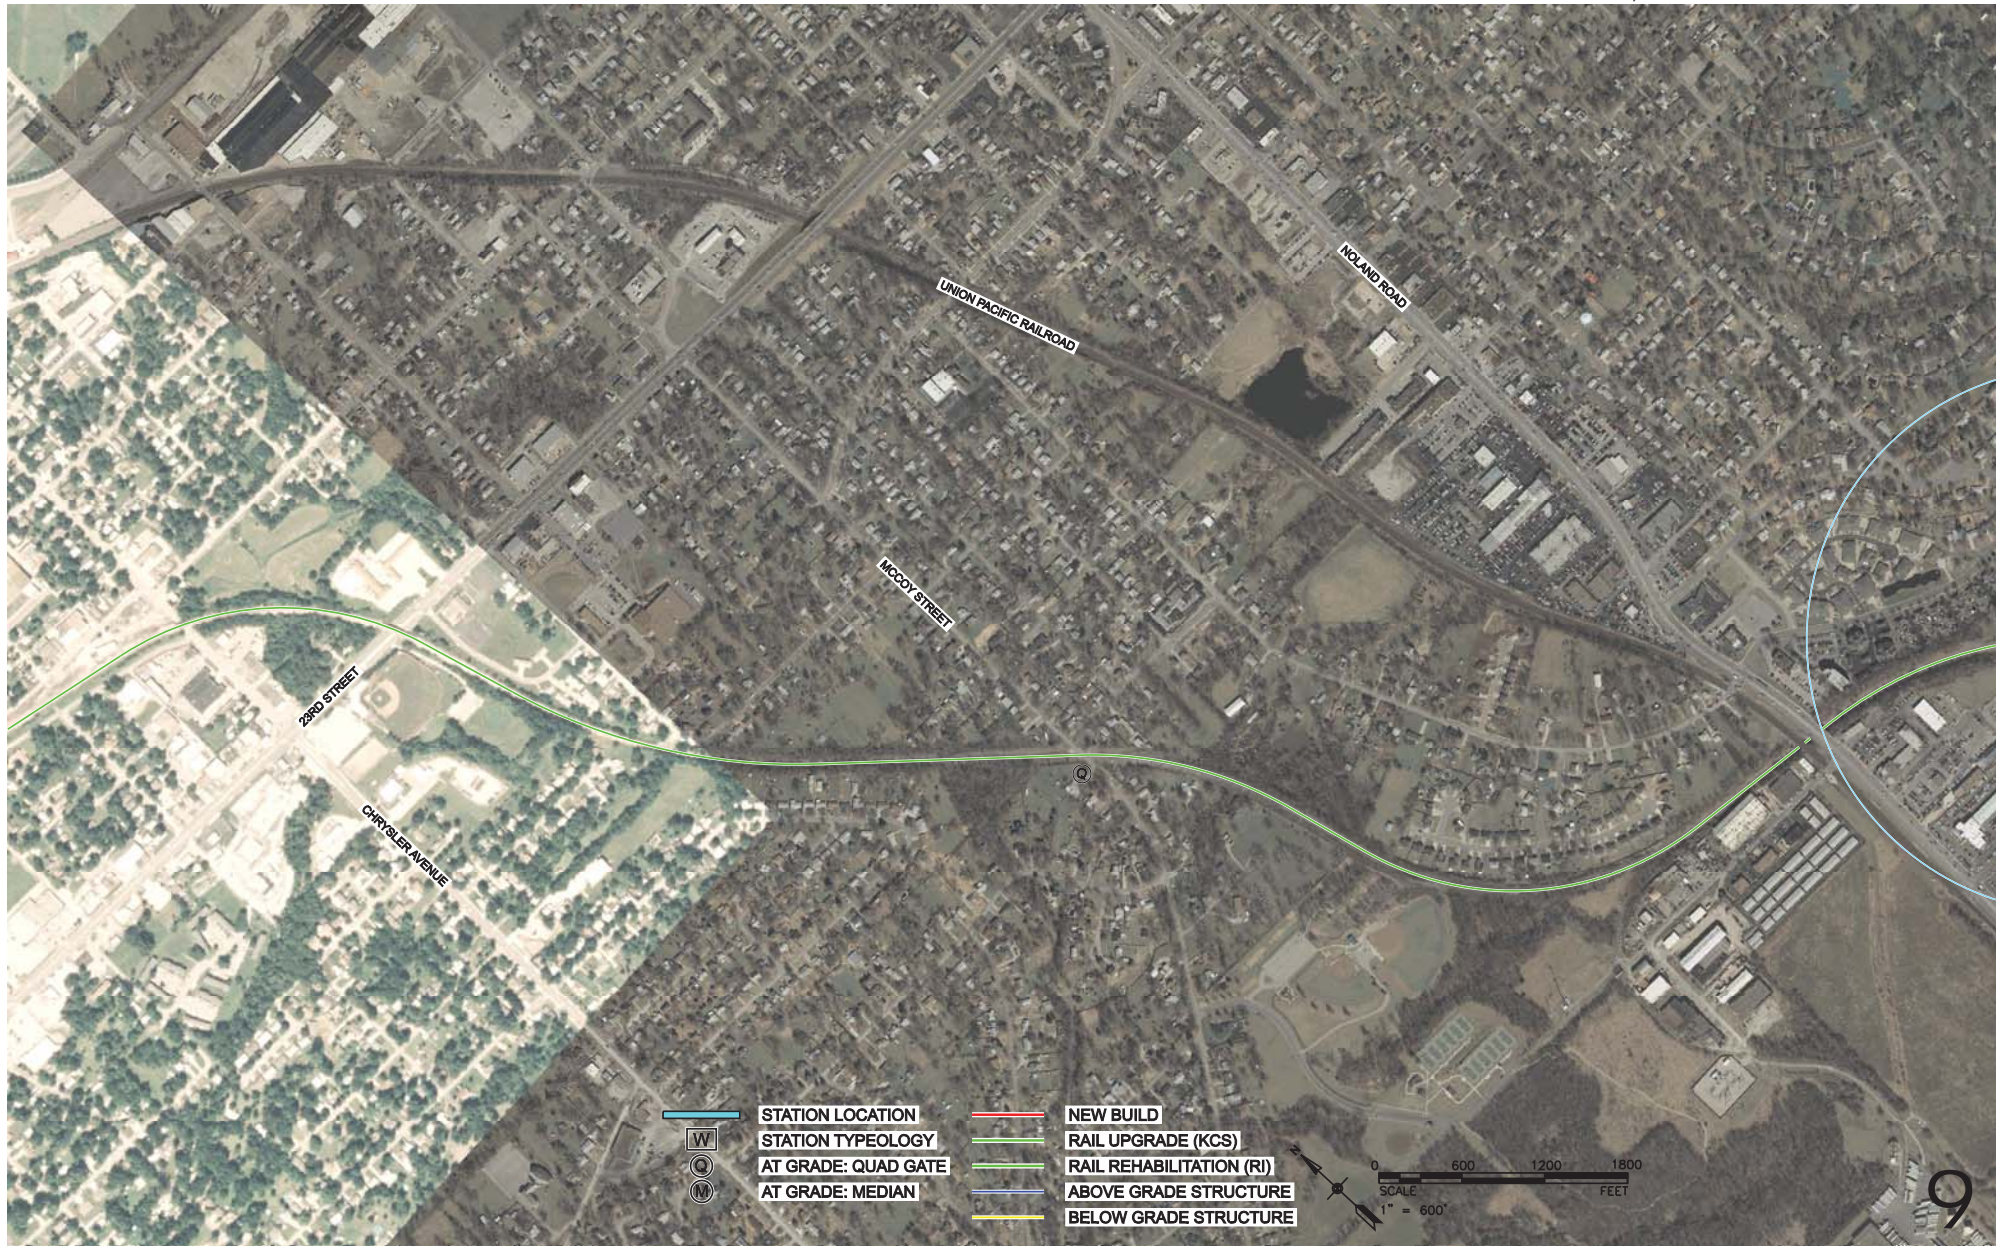

JCCCAA - REGIONAL RAIL EAST CORRIDOR - KCS MEXICO SUBDIVISION MARCH 27, 2012

corridor location key

JCCCAA - REGIONAL RAIL EAST CORRIDOR - KCS MEXICO SUBDIVISION MARCH 27, 2012

JCCCAA - REGIONAL RAIL EAST CORRIDOR - KCS MEXICO SUBDIVISION MARCH 27, 2012

JCCCAA - REGIONAL RAIL EAST CORRIDOR - KCS MEXICO SUBDIVISION MARCH 27, 2012

JCCCAA - REGIONAL RAIL EAST CORRIDOR - KCS MEXICO SUBDIVISION MARCH 27, 2012

JCCCAA - REGIONAL RAIL EAST CORRIDOR - KCS MEXICO SUBDIVISION MARCH 27, 2012