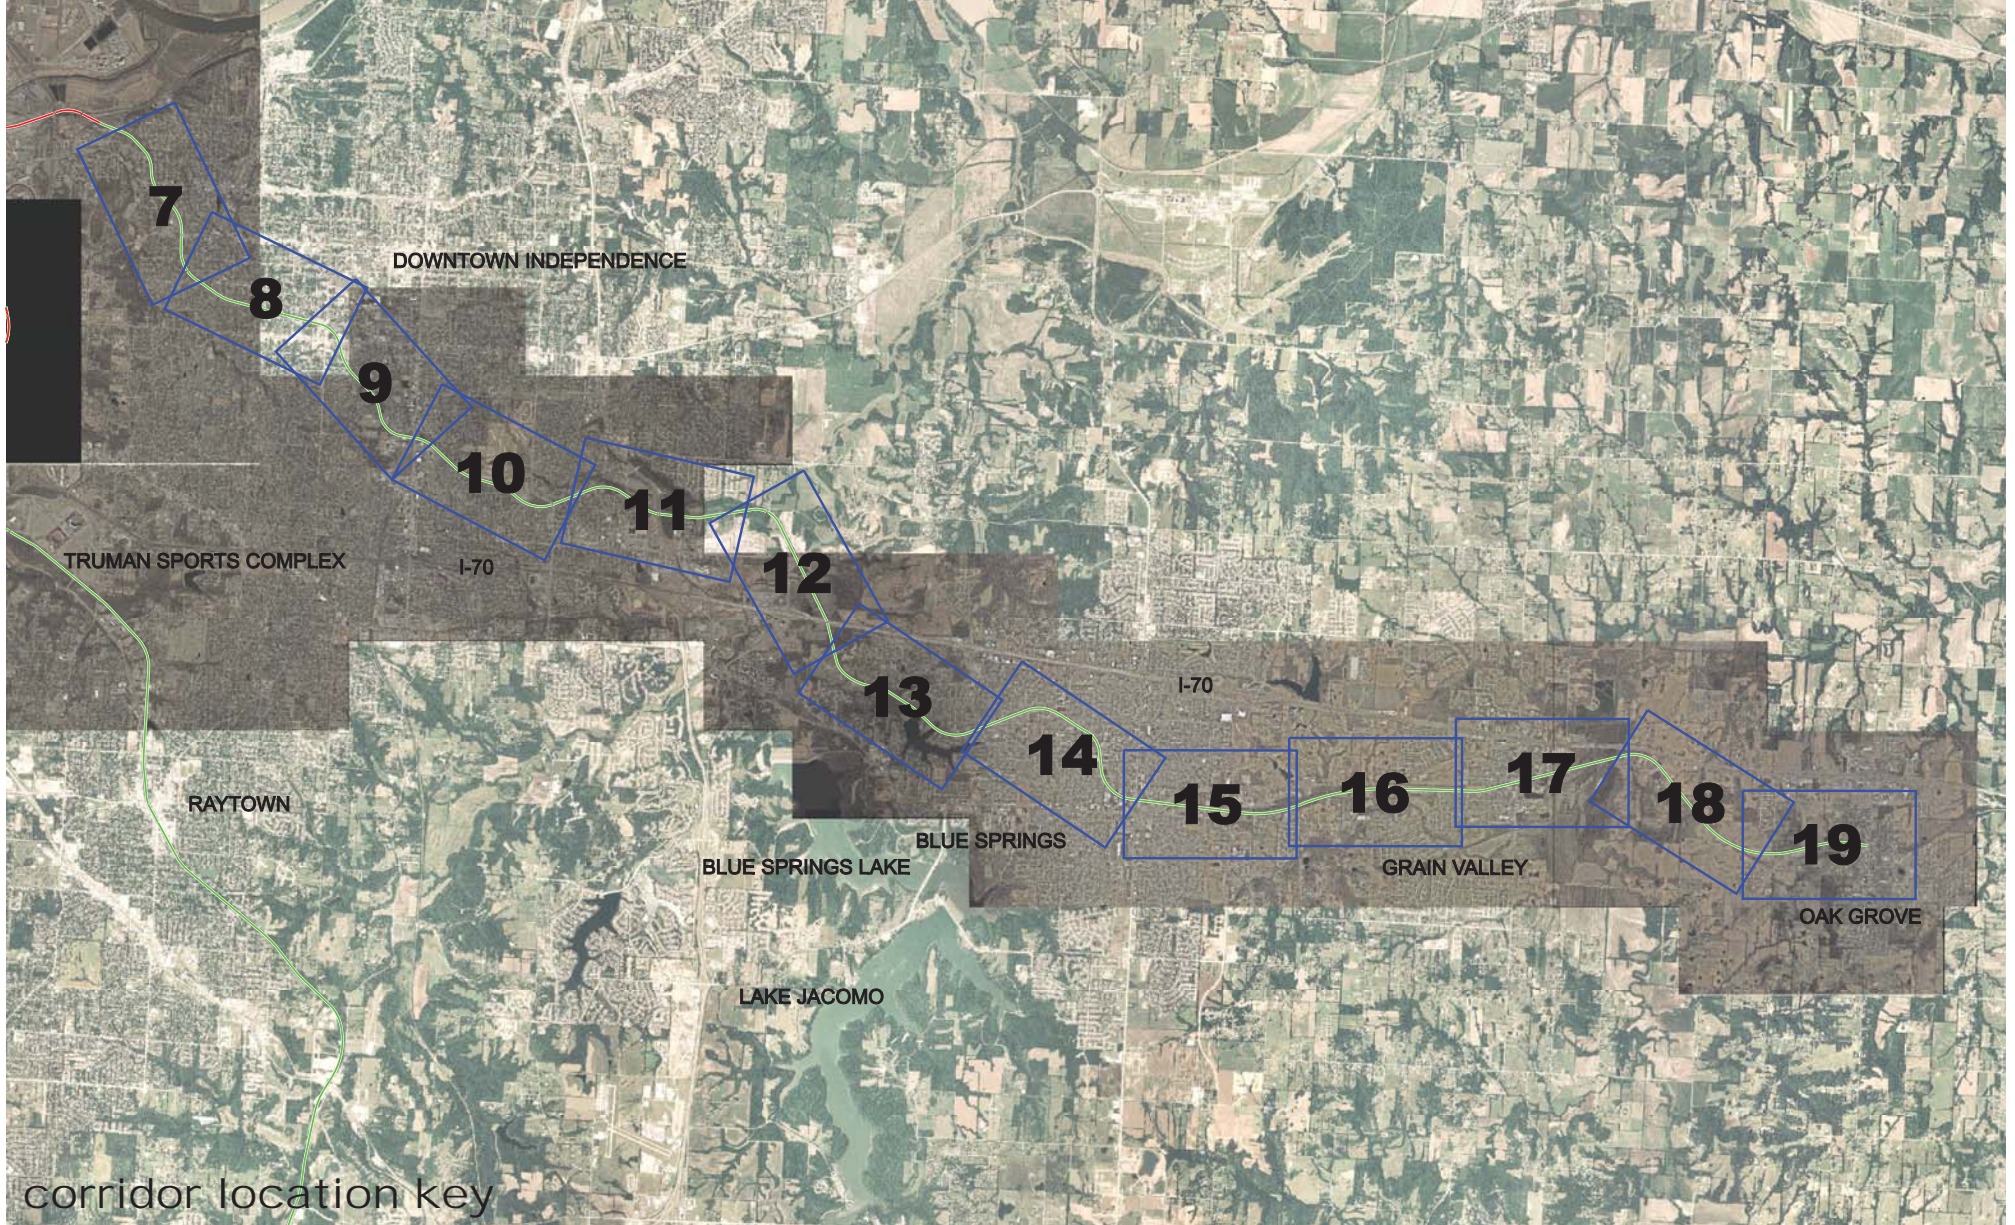

JCCCAA - REGIONAL RAIL EAST CORRIDOR - KCS MEXICO SUBDIVISION MARCH 27, 2012

corridor location key

JCCCAA - REGIONAL RAIL EAST CORRIDOR - KCS MEXICO SUBDIVISION MARCH 27, 2012

JCCCAA - REGIONAL RAIL EAST CORRIDOR - KCS MEXICO SUBDIVISION MARCH 27, 2012

JCCCAA - REGIONAL RAIL EAST CORRIDOR - KCS MEXICO SUBDIVISION MARCH 27, 2012

JCCCAA - REGIONAL RAIL EAST CORRIDOR - KCS MEXICO SUBDIVISION MARCH 27, 2012

JCCCAA - REGIONAL RAIL EAST CORRIDOR - KCS MEXICO SUBDIVISION MARCH 27, 2012